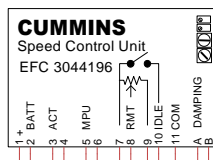

CUMMINS-EFC
Speed Control Unit

ComAp
ComAp Logo

GAC-ESD5500E
Speed Control Unit

GOV-ACT
Engine Governor Electric Acuator

I-LBA
Low Battery Adapter

IC-NT MINT
IntelliCompact-NT MINT

IC-NT MINT
InteliCompact-NT MINT