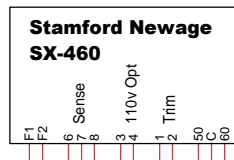

AVR DVR-2000E
Marathon Automatic Voltage Regulator

AVR DVR-2000E+
Marathon Automatic Voltage Regulator

AVR MX-321
Stamford Automatic Voltage Regulator PMG

AVR SE-350
Marathon Automatic Voltage Regulator

AVR SX-460
Stamford Automatic Voltage Regulator