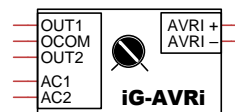

IG-AVRi
Automatic Voltage Regulator Interface