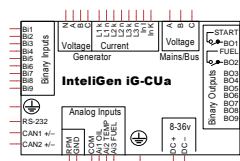

CUMMINS-EFC
Speed Control Unit

ComAp
ComAp Logo

GAC-ESD5500E
Speed Control Unit

GOV-ACT
Engine Governor Electric Acuator

I-LBA
Low Battery Adapter

IC-NT MINT
IntelliCompact-NT MINT

IC-NT MINT
InteliCompact-NT MINT

IG-AVRi
Automatic Voltage Regulator Interface

IG-AVRi TRANS/LV
AVRi 18vac Transformer

IG-CUa
InteliGen Control Unit (A, B)

IG-CUa + PCLSM + COM
InteliGen Control Unit (A) + iG-PCLSM

IG-NT GC
InteliGen-NT GC