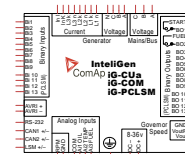

CUMMINS-EFC
Speed Control Unit

ComAp
ComAp Logo

GAC-ESD5500E
Speed Control Unit

GOV-ACT
Engine Governor Electric Acuator

I-LBA
Low Battery Adapter

IC-NT MINT
IntelliCompact-NT MINT

IC-NT MINT
InteliCompact-NT MINT

IG-AVRi
Automatic Voltage Regulator Interface

IG-AVRi TRANS/LV
AVRi 18vac Transformer

IG-CUa
InteliGen Control Unit (A, B)

IG-CUa + PCLSM + COM
InteliGen Control Unit (A) + iG-PCLSM

IG-NT GC
InteliGen-NT GC

IG-PCLSM
Power Control & Load Sharing Module

InteliGen BMP
InteliGen IG-CUa graphic

InteliGen Icon
InteliGen generic

MC-NT
MainsCompact-NT

NT-CONVERTER
IG-CU CAN & LSM - IG-NT CAN
Page 2 of 3

NT-CONVERTER

IG-CU CAN & LSM - IG-NT CAN