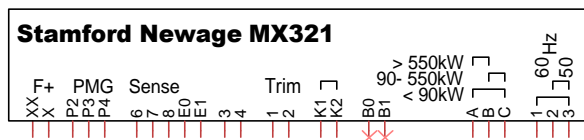

AVR SE-350
Marathon Automatic Voltage Regulator

AVR SX-460
Stamford Automatic Voltage Regulator