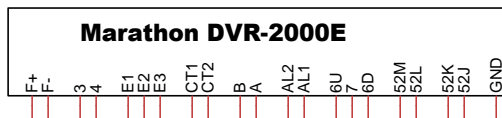

AVR DVR-2000E
Marathon Automatic Voltage Regulator

AVR DVR-2000E+
Marathon Automatic Voltage Regulator