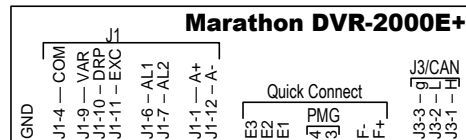

AVR MX-321
Stamford Automatic Voltage Regulator PMG