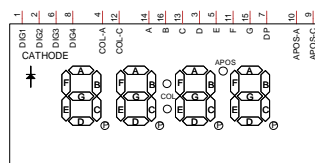

DB25
DB25

DB9
DB9

DIODE SCHOTTKY
Schottky Diode

DZ
Diode - Zener

L
Inductor

L2
Inductor with core

L3
Inductor with soft ferrite core

LED-4DIGIT
4-digit 7-segment LED Display

NEON
Neon lamp

SCHOTTKY ARRAY
Schottky Barrier Diode Array

TVSD
Bidirectional Zener - TVS

TVSD
Bidirectional Zener - TVS

TVSZ
Zener - TVS

Term Strip 1
Terminal Strip

Term Strip 2
Terminal Strip